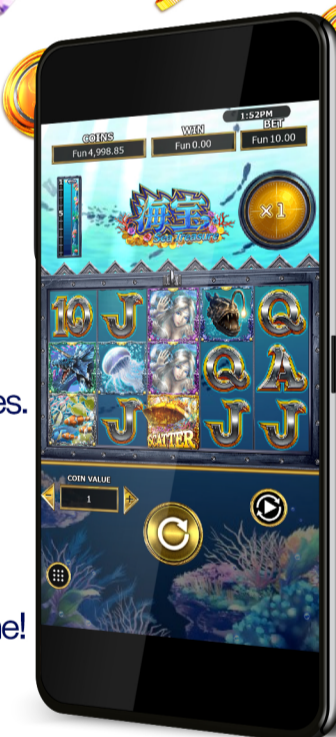

GAME TYPE VIDEO SLOT

SESSION VOLATILITY	GRID	WAYS	MAXIMUM EXPOSURE	RTP	FULL SIZE
Medium high	5x3	30	×18000	96.14%	15.5MB

During the free game, the rate of occurrence of "Crash Dive" features will increase dramatically!

In addition, the multiplier will continue to rise with each spin, up to 999 times.

If the PLUS ONE symbol appears during a free game, the number of spins will be increased and the game chances will expand infinitely.

It's time to set sail, and you too should dive into the ocean of this endless game!